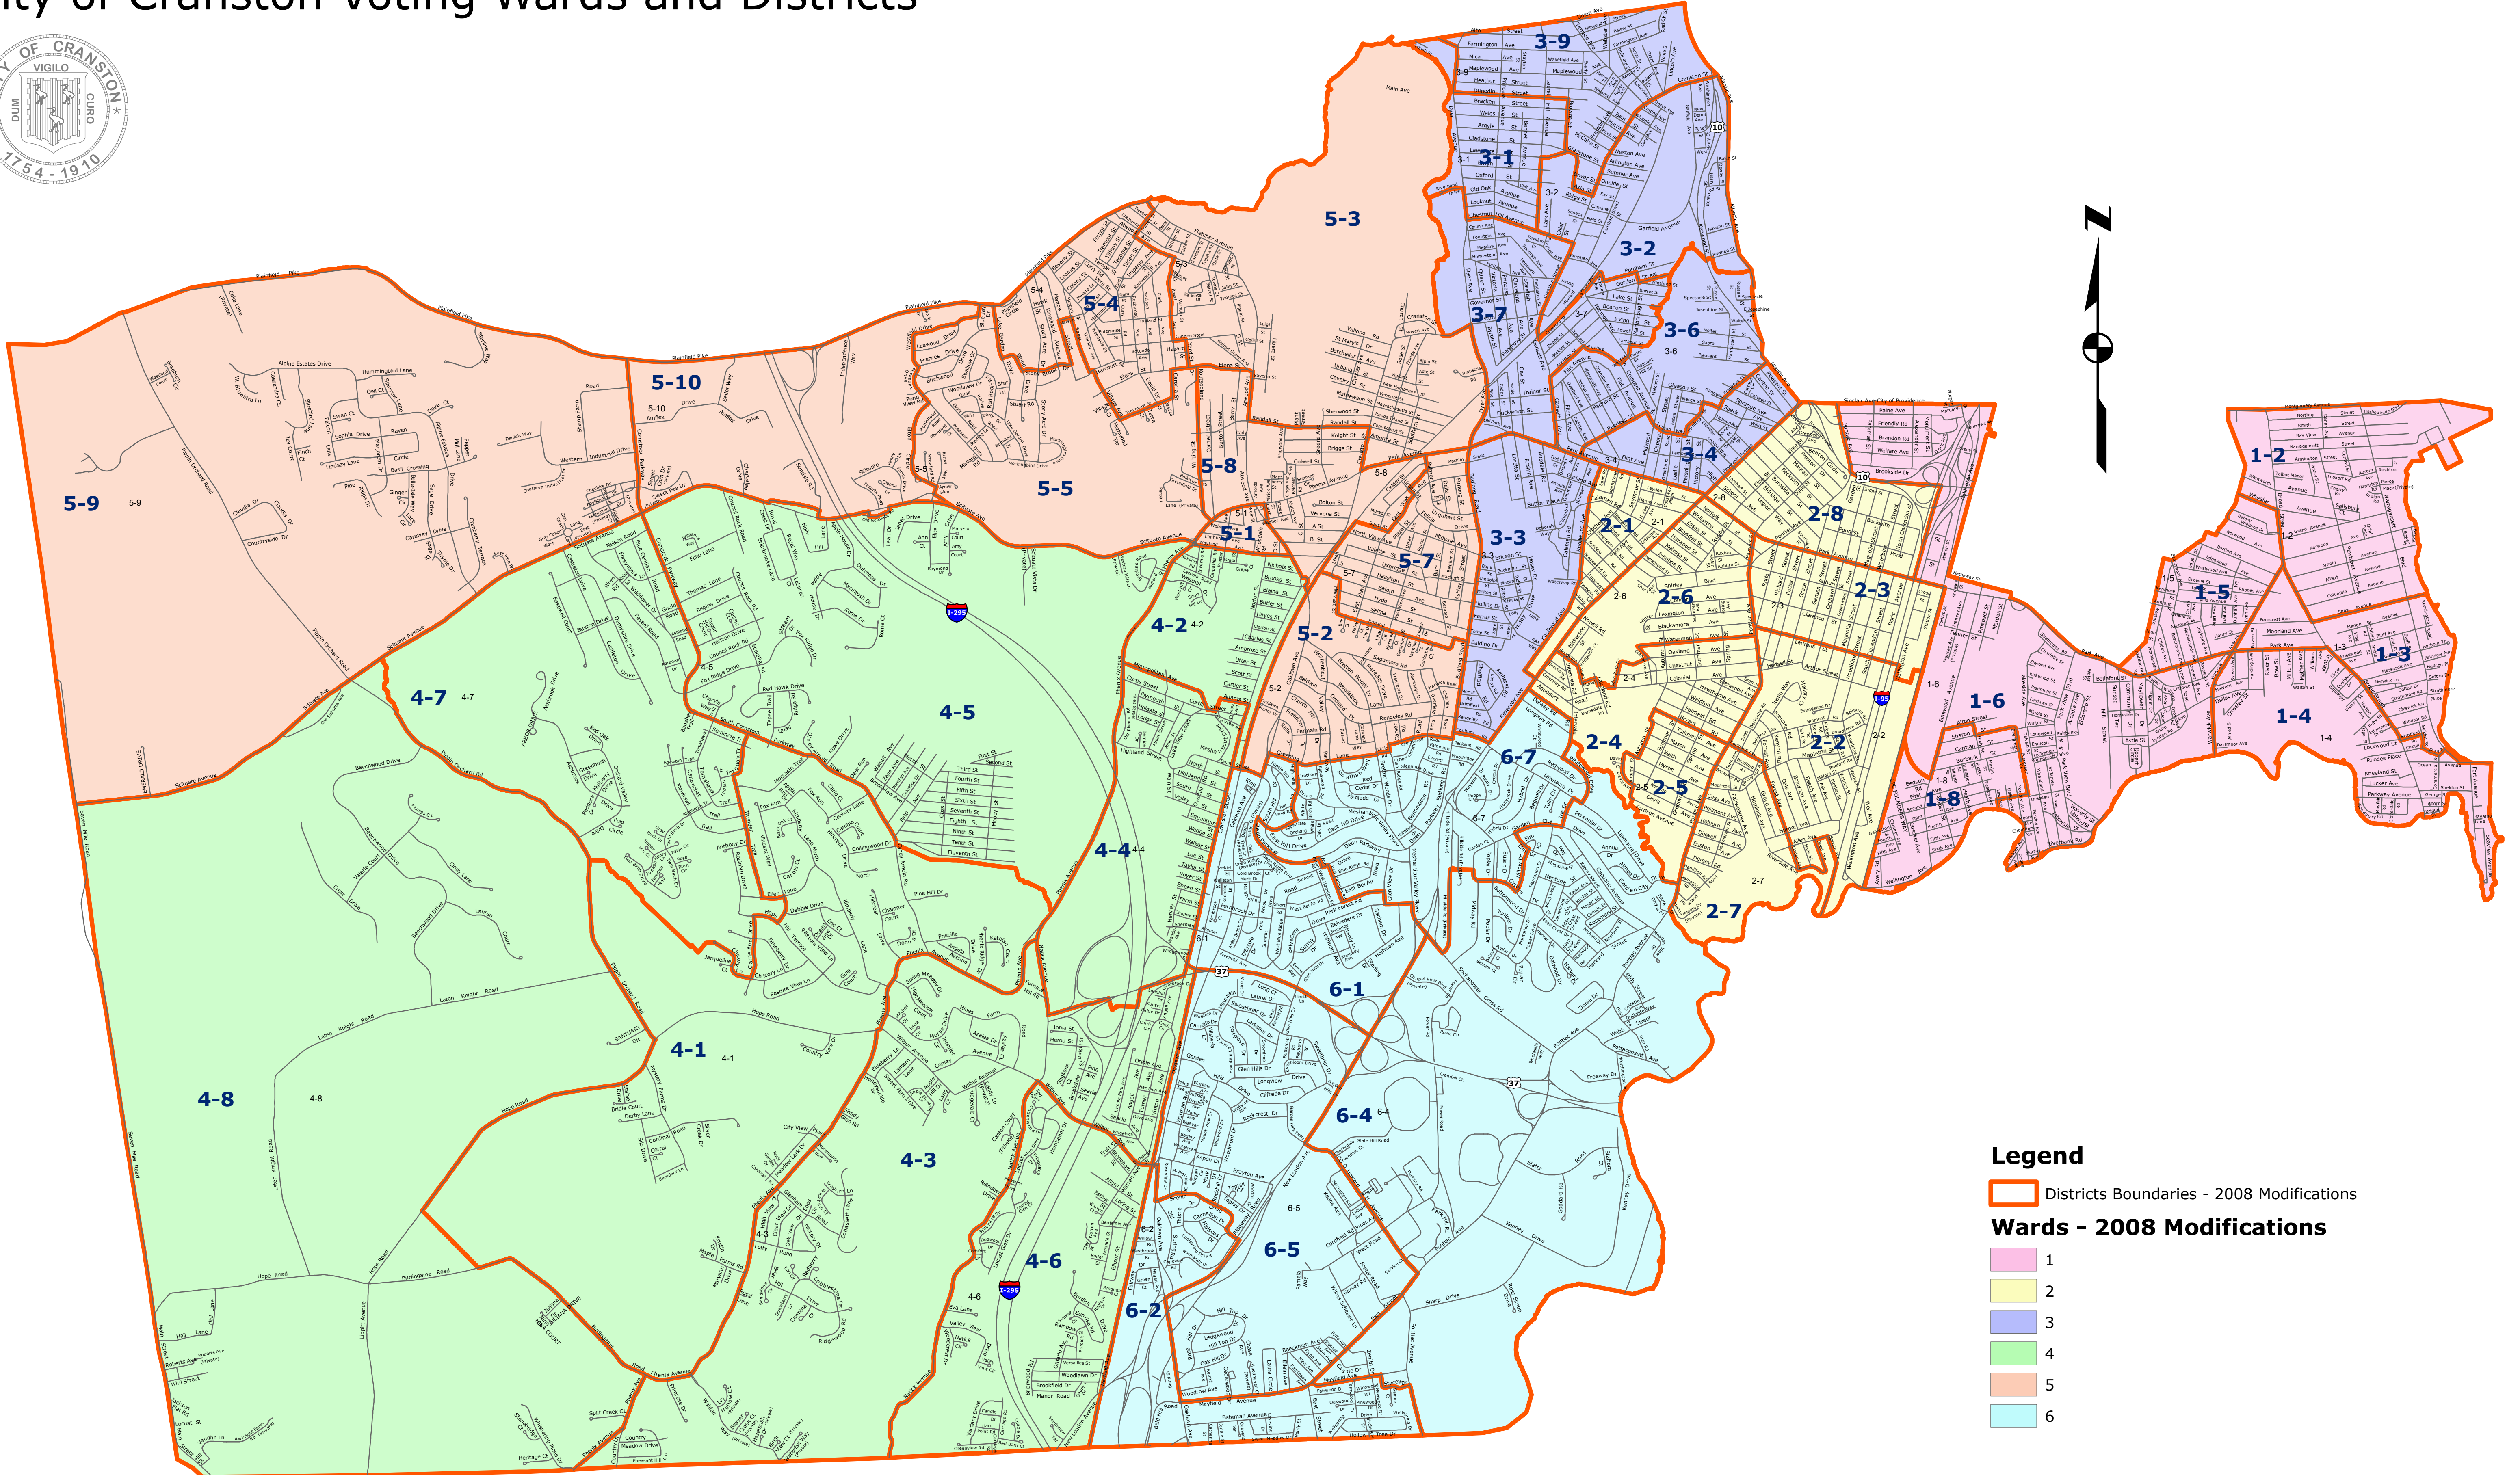

# City of Cranston Voting Wards and Districts

**Legend**

Districts Boundaries - 2008 Modifications

**Wards - 2008 Modifications**

- 1
- 2
- 3
- 4
- 5
- 6